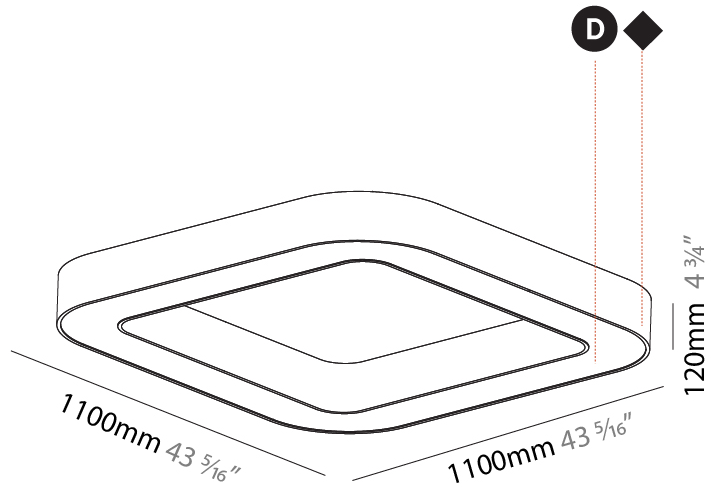

GENERAL

Series: Glorious
Subseries: Glorious Quantum
Brand: Prolight
Division: Architectural
Mounting Type: Surface
Mounting Location: Ceiling
Subcategory: Ambient

PHYSICAL

Shape: Square
Length (mm): 1100
Length (in): 43 5/16
Width (mm): 1100
Width (in): 43 5/16
Height (mm): 120
Height (in): 4 3/4
Light Distribution: Direct
Weight (kg): 14.2
Weight (lbs): 31.24
Diffuser: PMMA - Opal or Micro-Prism
Fixture Finish: SSR / BKV / CWI / CRY / HAB / LAG / UFT / ITA / RUA / RUR / MIC / FTG / MYG / TWT / LOD / PUS / FRO / FUP / KIA / POP / BLS / SPG / MEY / GOH / GUM / CHC / COM / ABZ / JAG / OBR / MOS / ROR
Fixture Material: Aluminum

ELECTRICAL

Lamp Type: LED (Zhaga Standard)
Input Wattage (W): 60
Total Output Wattage (W): 48 / 38.4 (3500K)
Dimming: Non-Dimming / Phase Dimming (120Vac only) / 0-10V Dimming
Driver Included: Yes
Driver Location: Integrated
Driver Type: Constant Current - 120 / 277Vac
Driver Class: Class 2
Input Voltage (V): 120 - 277
Constant Current (MA): 350 / 1200 (3500K)

LED

Color Temperature (°K): 3000 / 3500 / 4000
Max. Delivered Lumen (lm): 5540 / 5733 / 5850
CRI: >80 CRI
Efficiency (%): 65
Lamp Life (hrs): 50000

OPTICAL

RATINGS AND CERTIFICATIONS

Certified By: Certified for North American Standards
IP rating: IP20